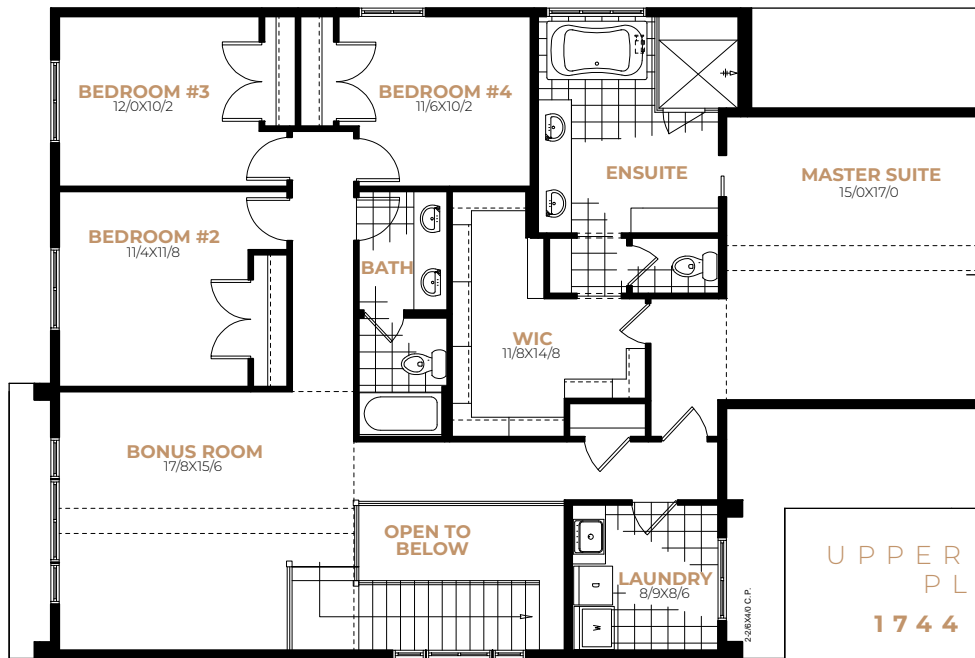

PURE RESIDENTIAL

THE CUMBERLAND

460 DISCOVERY PLACE SW

TOTAL 3090 SQFT

MAIN FLOOR PLAN

1346 SQFT

UPPER FLOOR PLAN

1744 SQFT

*Rendering shown is for illustration purpose and subject to change without notice

PURE RESIDENTIAL