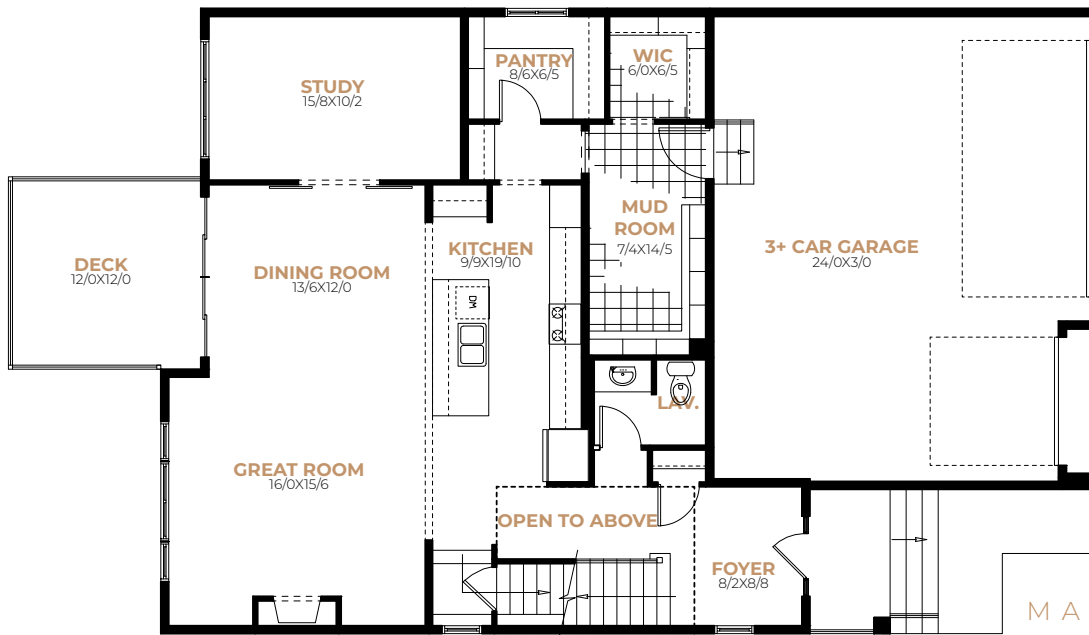

PURE RESIDENTIAL

THE CUMBERLAND

460 DISCOVERY PLACE SW

TOTAL 3090 SQFT

MAIN FLOOR PLAN

1346 SQFT

UPPER FLOOR PLAN

1744 SQFT

*Rendering shown is for illustration purpose and subject to change without notice

PURE RESIDENTIAL